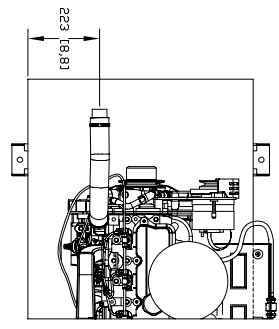

GENSET 20-30KW GENERAL FEATURES
WITH INTEGRATED TANK

ASSEMBLY NUMBER	CAPACITY KW	ENGINE MODEL	ALTERNATOR MODEL	DIMENSION A	WEIGHT		FUEL CONSUMPTION WITH LOAD	
					kg	lb	liters/hr.	gallons/hr.
AG-2020 TJD/M	20	3029D F120	282 CSL 1505	1431	603	6.0	1.7	
AG-3030 TJD/M	30	3029D F120	283 CSL 1507	1484	639	6.0	1.7