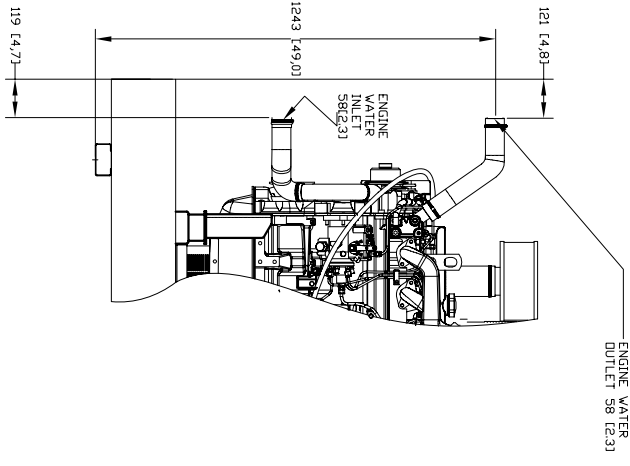

GENSET 20-30KW GENERAL FEATURES
WITH INTEGRATED TANK

ASSEMBLY NUMBER	CAPACITY KW	ENGINE MODEL	ALTERNATOR MODEL	DIMENSION A	WEIGHT		FUEL CONSUMPTION WITH LOAD	
					kg	lb	liters/hr.	gallons/hr.
AG-2020 TJD/M	20	3029D F120	282 CSL 1505	1431	603	6.0	1.7	
AG-3030 TJD/M	30	3029D F120	283 CSL 1507	1484	639	6.0	1.7