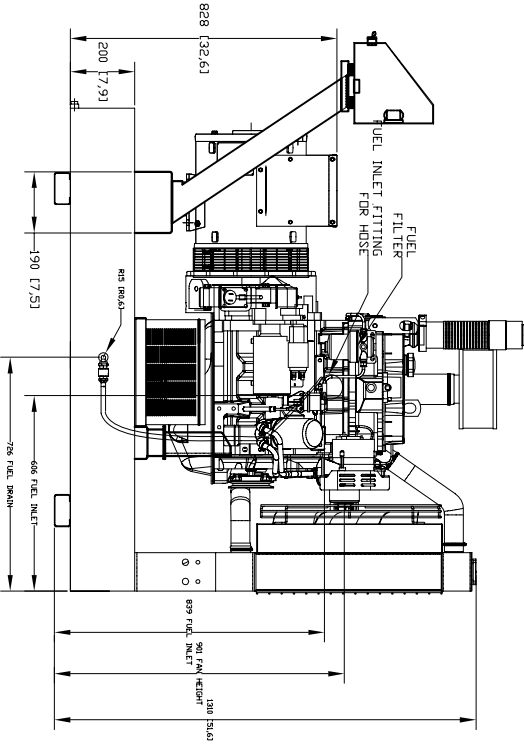

REMOTE RADIATOR SETUP

NOTE: DIMENSIONS IN [ ] ARE INCH

APPLICATE STANDARD	REVIEW
NORM	

DESCRIPTION	REVIEW NUMBER OF CHANGE	DATE	REVIEW
LIST OF REVISIONS